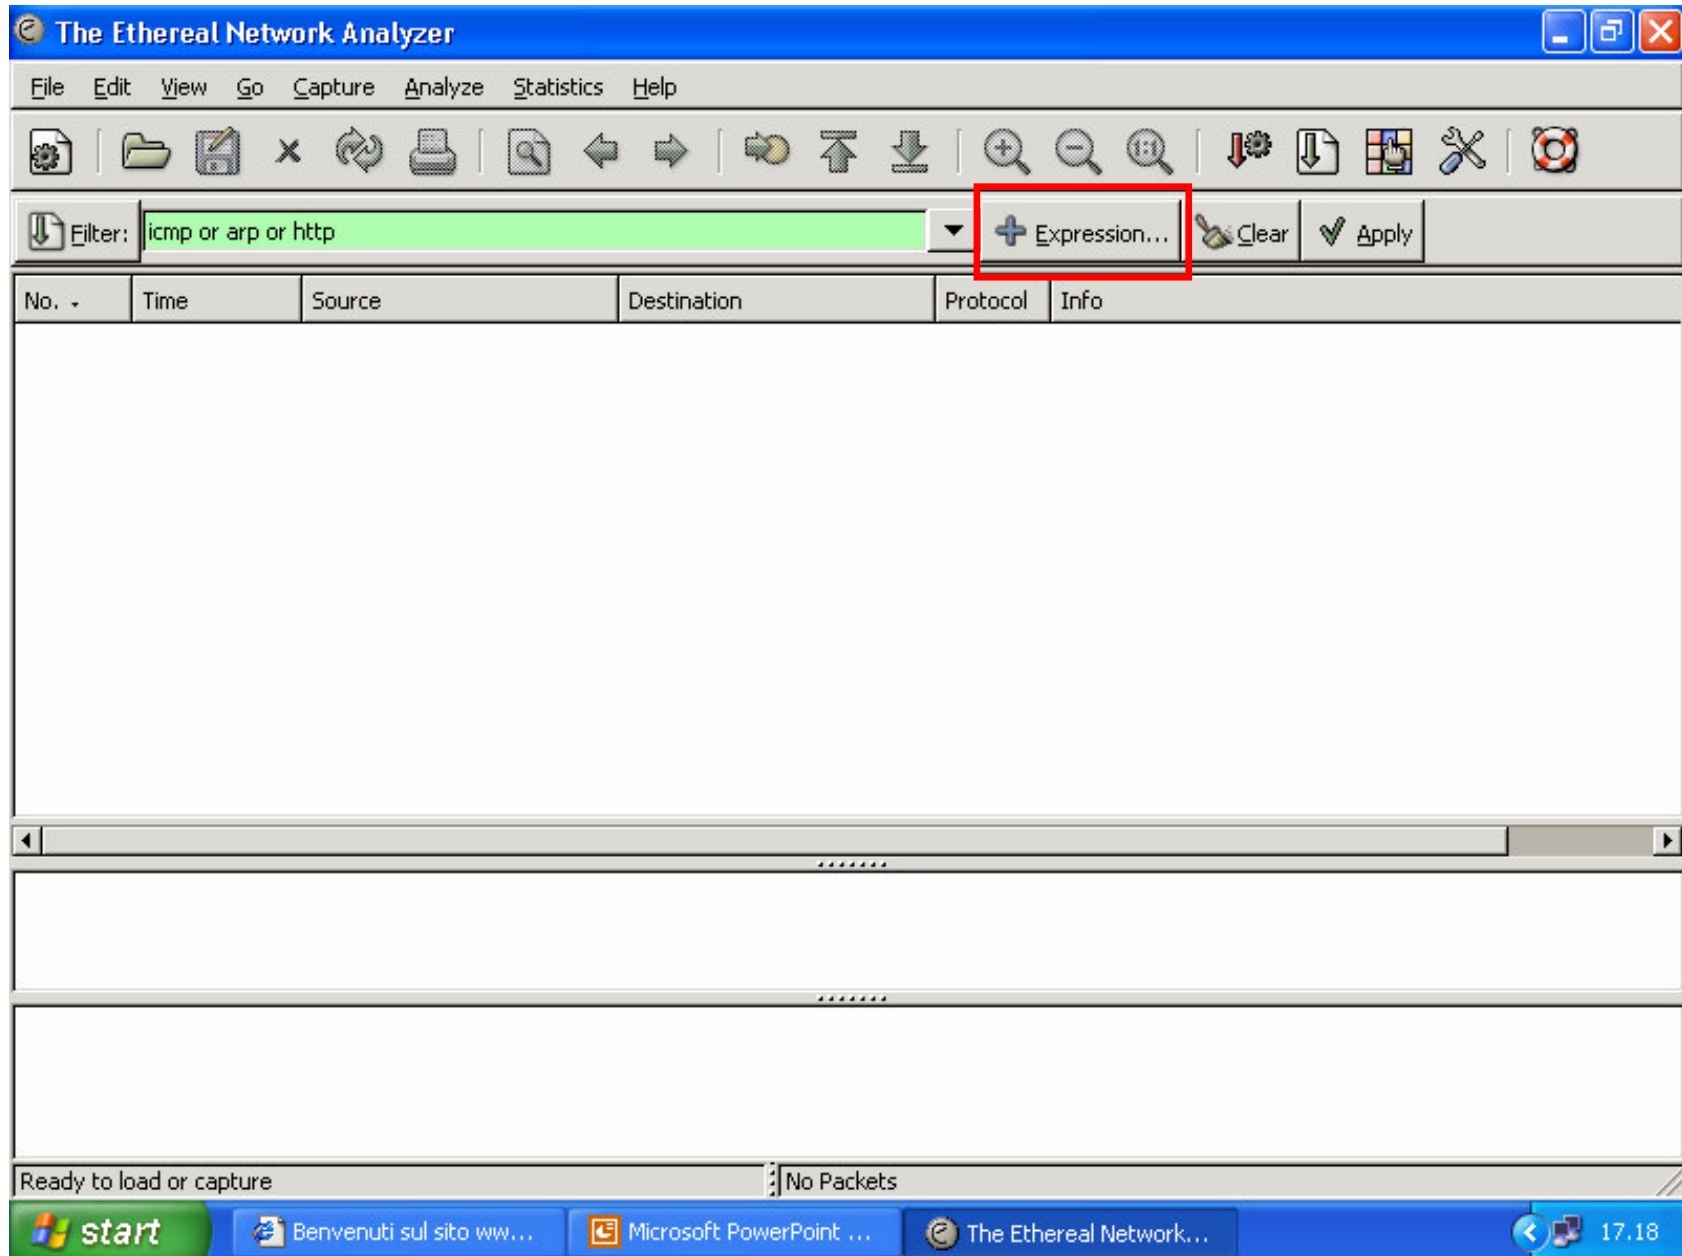

Partenza di Ethereal e definizione dei filtri

Partenza cattura e definizione dell'interfaccia

Visualizzazione dei pacchetti durante la cattura

(Live Capture in Progress) - Ethereal

File Edit View Go Capture Analyze Statistics Help

Filter: icmp or arp or http

No. -	Time	Source	Destination	Protocol	Info
1	0.000000	192.168.50.130	Broadcast	ARP	who has 192.168.50.129? Tell 192.1
2	0.000197	192.168.50.129	192.168.50.130	ARP	192.168.50.129 is at 00:03:47:ac:87
3	0.000211	192.168.50.130	192.168.54.1	ICMP	Echo (ping) request
4	0.003175	192.168.54.1	192.168.50.130	ICMP	Echo (ping) reply
9	0.996611	192.168.50.130	192.168.54.1	ICMP	Echo (ping) request
10	0.998315	192.168.54.1	192.168.50.130	ICMP	Echo (ping) reply
11	1.998089	192.168.50.130	192.168.54.1	ICMP	Echo (ping) request
12	1.999869	192.168.54.1	192.168.50.130	ICMP	Echo (ping) reply
13	2.999479	192.168.50.130	192.168.54.1	ICMP	Echo (ping) request
14	3.001408	192.168.54.1	192.168.50.130	ICMP	Echo (ping) reply
15	5.002476	192.168.50.129	192.168.50.130	ARP	who has 192.168.50.130? Tell 192.1
16	5.002522	192.168.50.130	192.168.50.129	ARP	192.168.50.130 is at 00:a0:c9:18:6c
22	62.687909	192.168.50.130	216.239.59.147	HTTP	GET / HTTP/1.1
25	62.852921	216.239.59.147	192.168.50.130	HTTP	HTTP/1.1 200 OK (text/html)
26	62.855103	216.239.59.147	192.168.50.130	HTTP	Continuation
28	67.549078	192.168.50.129	192.168.50.130	ARP	who has 192.168.50.130? Tell 192.1
29	67.549123	192.168.50.130	192.168.50.129	ARP	192.168.50.130 is at 00:a0:c9:18:6c